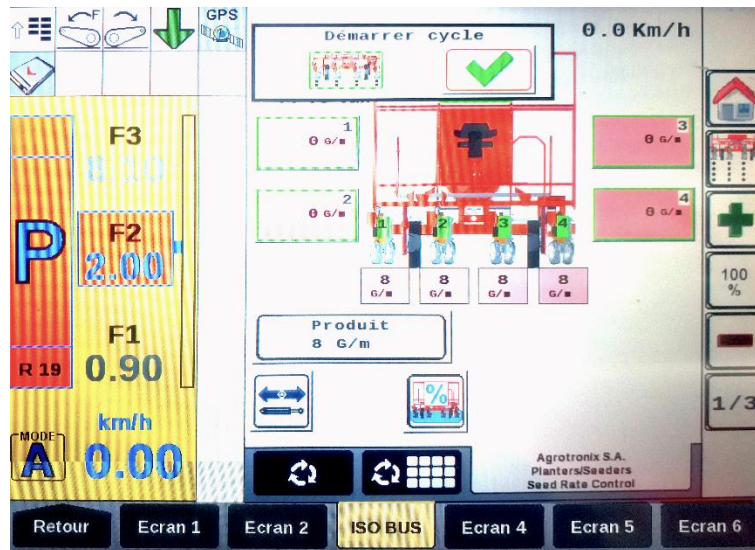

## Isobus connection

*Seeder state and settings are displayed on your ISOBus tablet in your tractor or directly on the seeder*

*Increased seeding speed and shorter alleys with the disk acceleration*

*You have all the seeder informations, settings and controls*

*Density, alleys lenght and GPS signal offset can be adjusted easily*

*Or adjust your density automatically with the dose modulation*

*Manual control on the hatches, divisor and motors*